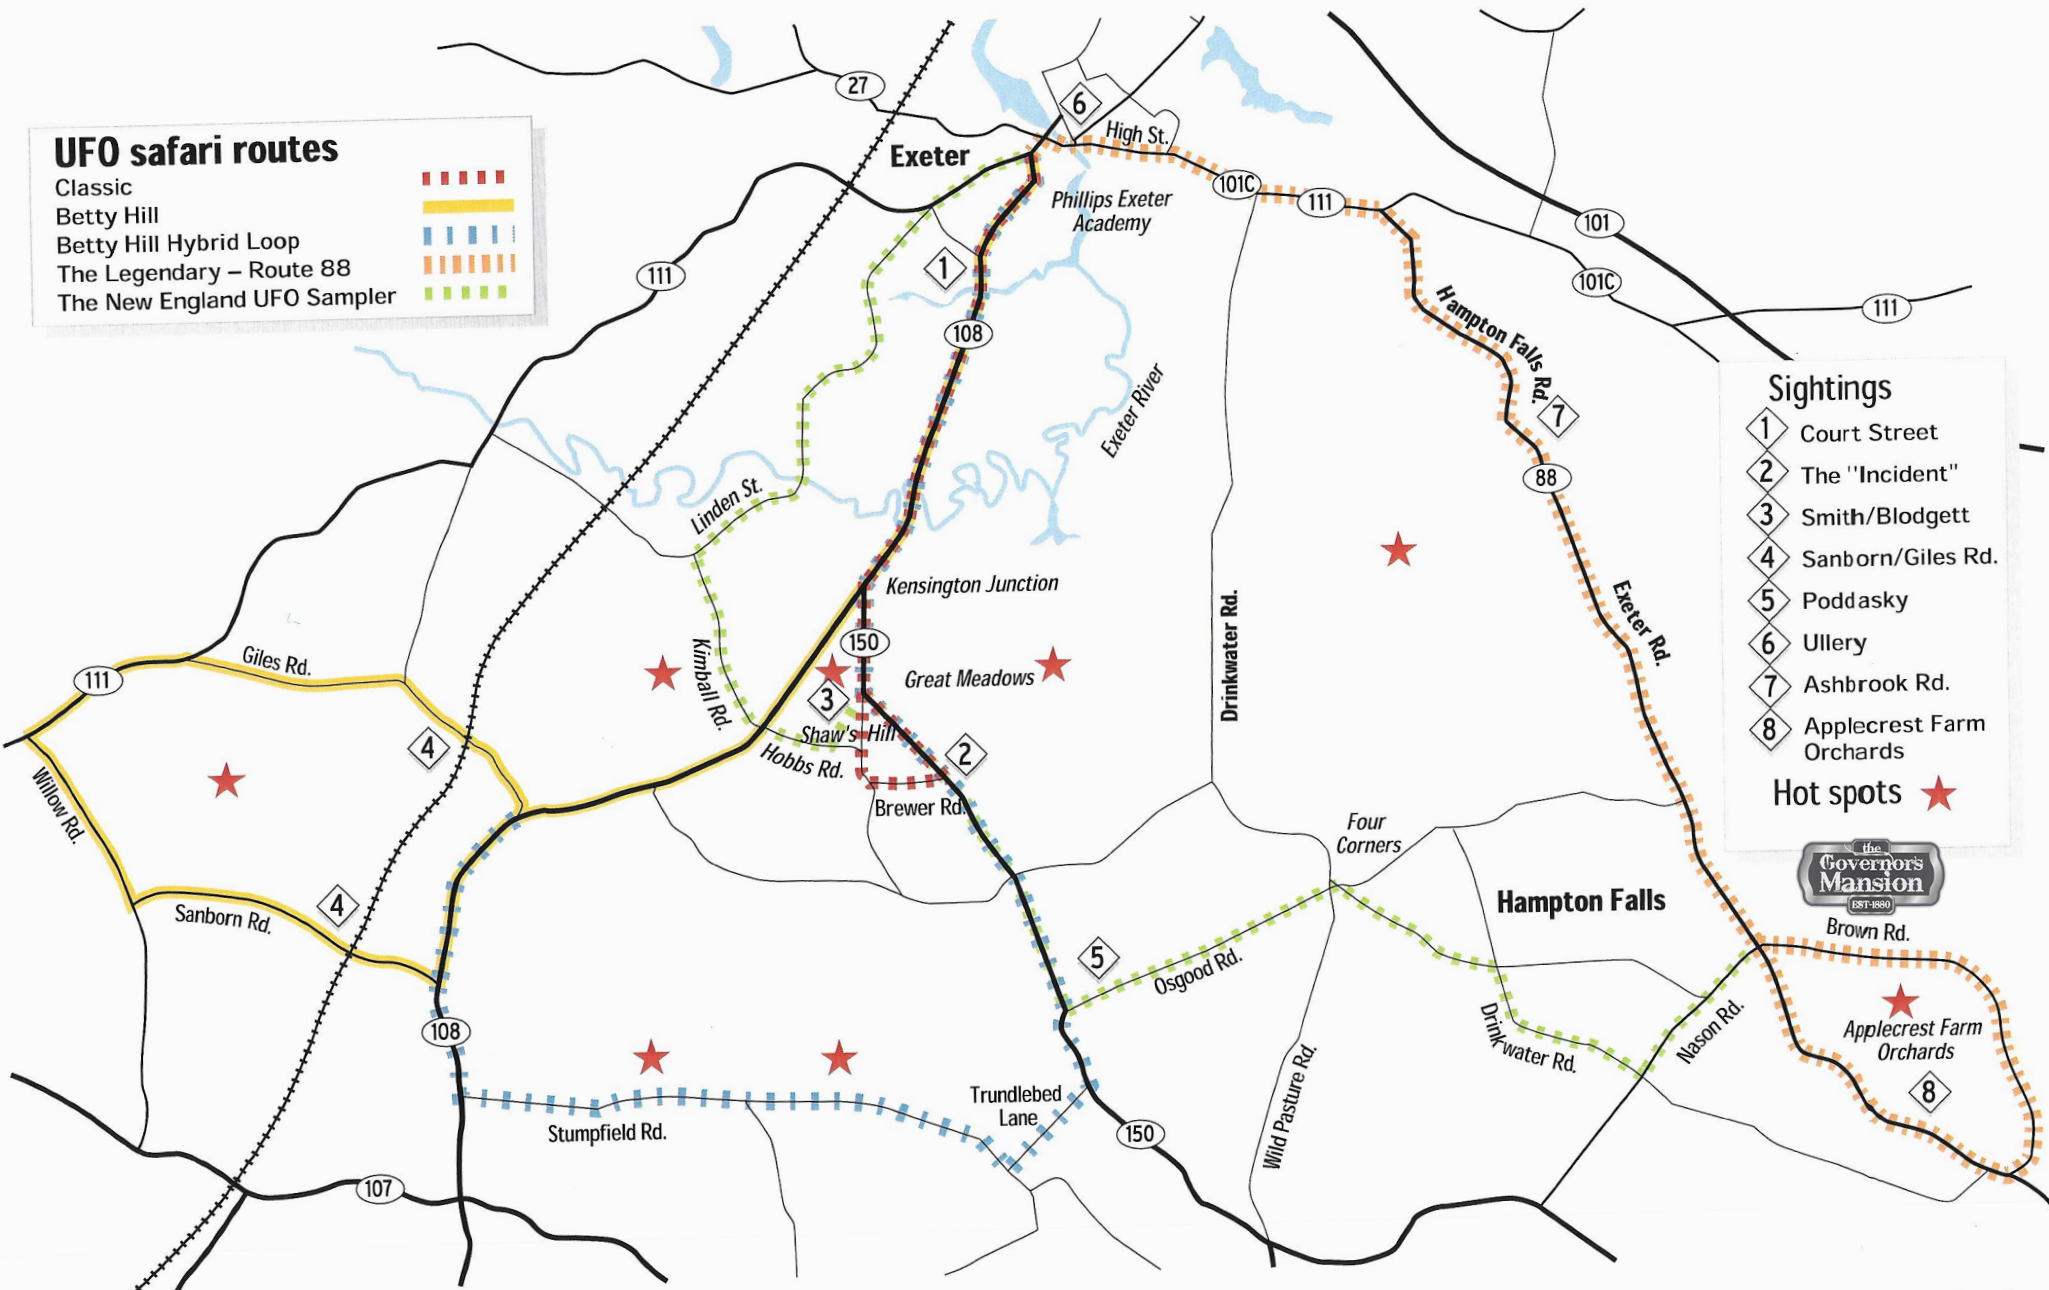

Local Area U.F.O. Sightings

UFO safari routes

- Classic
- Betty Hill
- Betty Hill Hybrid Loop
- The Legendary – Route 88
- The New England UFO Sampler

Sightings

- 1 Court Street
- 2 The "Incident"
- 3 Smith/Blodgett
- 4 Sanborn/Giles Rd.
- 5 Poddasky
- 6 Ullery
- 7 Ashbrook Rd.
- 8 Applecrest Farm Orchards

Hot spots

Brown Rd.

Applecrest Farm Orchards

8

Map compliments of Dean Merchant